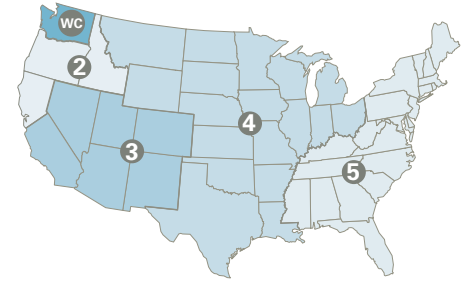

# tripod tables

OCCASIONAL TABLES OPTIONS

EDGE DETAIL

1010 tripod occasional tables	dimensions	description	zone	price	wt
<b>1010</b> 	R: 16.00 H: 20.00	20" High Side Table with 16" Round Top that has a subtle raised edge and Tripod Legs	WC	1500	20
			2	1650	
			3	1680	
			4	1710	
			5	1740	
<b>1011</b> 	R: 16.00 H: 22.50	22.5" High Side Table with 16" Round Top that has a subtle raised edge and Tripod Legs	WC	1560	21
			2	1716	
			3	1747	
			4	1778	
			5	1810	
<b>1012</b> 	R: 16.00 H: 25.00	25" High Side Table with 16" Round Top that has a subtle raised edge and Tripod Legs	WC	1640	22
			2	1804	
			3	1837	
			4	1870	
			5	1902	