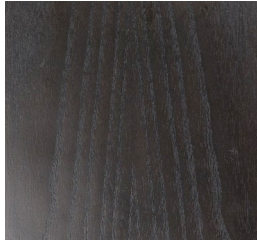

Standard Finishes for Tripod Occasional Tables

Please Specify When Ordering

wood options

charcoal ash

white ash

natural walnut