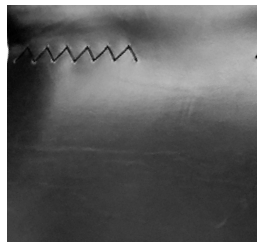

Standard Finishes for Sling Lounge Chair

Please Specify When Ordering

wood options

charcoal ash

white ash

natural walnut

leather options

brown leather