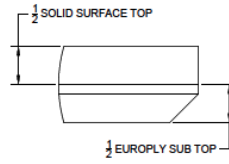

EDGE DETAIL

2060 anna occasional tables		dimensions	description	zone	price	wt
2072		D: 20.00 H: 16.00	1/2" Thick Round Solid Surface Top with 1/2" Thick Europly subtop and 3 angled Solid Wood Legs	WC	1043	35
				2	1147	
				3	1168	
				4	1188	
				5	1209	
2073		D: 24.00 H: 16.00	1/2" Thick Round Solid Surface Top with 1/2" Thick Europly subtop and 3 angled Solid Wood Legs	WC	1340	40
				2	1474	
				3	1501	
				4	1528	
				5	1554	
2074		D: 30.00 H: 16.00	1/2" Thick Round Solid Surface Top with 1/2" Thick Europly subtop and 3 angled Solid Wood Legs	WC	1795	45
				2	1975	
				3	2010	
				4	2046	
				5	2082	
2075		D: 36.00 H: 16.00	1/2" Thick Round Solid Surface Top with 1/2" Thick Europly subtop and 3 angled Solid Wood Legs	WC	2473	50
				2	2720	
				3	2769	
				4	2819	
				5	2868	