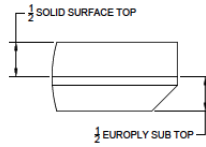

EDGE DETAIL

2060 anna occasional tables		dimensions	description	zone	price	wt
2064		D: 20.00 H: 18.00	1/2" Thick Round Solid Surface Top with 1/2" Thick Europly subtop and 3 angled Solid Wood Legs	WC	1043	40
				2	1147	
				3	1168	
				4	1188	
				5	1209	
2065		D: 24.00 H: 18.00	1/2" Thick Round Solid Surface Top with 1/2" Thick Europly subtop and 3 angled Solid Wood Legs	WC	1340	45
				2	1474	
				3	1501	
				4	1528	
				5	1554	
2066		D: 30.00 H: 18.00	1/2" Thick Round Solid Surface Top with 1/2" Thick Europly subtop and 3 angled Solid Wood Legs	WC	1795	50
				2	1975	
				3	2010	
				4	2046	
				5	2082	
2067		D: 36.00 H: 18.00	1/2" Thick Round Solid Surface Top with 1/2" Thick Europly subtop and 3 angled Solid Wood Legs	WC	2473	55
				2	2720	
				3	2769	
				4	2819	
				5	2868	