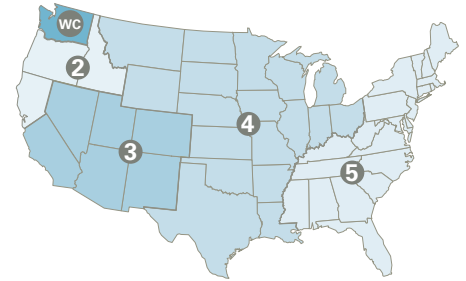

morpheus sleep sofa

LOUNGE CHAIR OPTIONS

LO-CAL-133-LC	Cal 133 specifications/Lounge Chair	\$85
LO-CAL-133-SE	Cal 133 specifications/Settee	\$175
LO-CAL-133-SO	Cal 133 specifications/Sofa	\$220
LO-MB	Moisture Barrier	\$60/Cushion
LO-MFA-LC	Multiple Fabrics applied/Loung Chair	\$55
LO-MFA-SE	Multiple Fabrics applied/Settee	\$80
LO-MFA-SO	Multiple Fabrics applied/Sofa	\$110
LO-CS	Custom Stain	10% or \$350 net
LO-GS	Green Series (FSC Certified)	add 6%

LOUNGE CHAIR OPTIONS

9096	morpheus sleep sofa	dimensions	zone	com	col	a	b	c	d	e	f	g	h	leather yds	wt
-------------	----------------------------	-------------------	-------------	------------	------------	----------	----------	----------	----------	----------	----------	----------	----------	--------------------	-----------