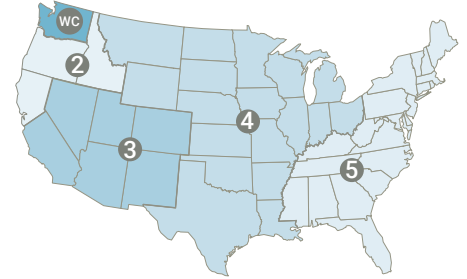

tripod tables

OCCASIONAL TABLES OPTIONS

EDGE DETAIL

1010 tripod occasional tables	dimensions	description	zone	price	wt
1010 	R: 16.00 H: 20.00	20" High Side Table with 16" Round Top that has a subtle raised edge and Tripod Legs	WC	1680	20
			2	1848	
			3	1882	
			4	1915	
			5	1949	
1011 	R: 16.00 H: 22.50	22.5" High Side Table with 16" Round Top that has a subtle raised edge and Tripod Legs	WC	1747	21
			2	1922	
			3	1957	
			4	1992	
			5	2027	
1012 	R: 16.00 H: 25.00	25" High Side Table with 16" Round Top that has a subtle raised edge and Tripod Legs	WC	1837	22
			2	2020	
			3	2057	
			4	2094	
			5	2131	