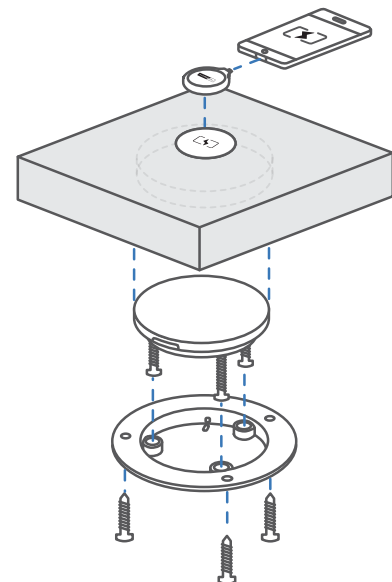

Works through Wood, Solid Surface, Laminate, Granite and other hard stones.

(4) P-17 Power Modules can be powered from (1) socket. (Up to 8 on one standard duplex outlet.)

Many new smartphones have a wireless charging receiver already built in (For example, the Samsung Galaxy S8/8+ and iPhone 8/X).

UL Listed

CHARGESPOT W/ MOUNTING PLATE

Routing/milling a "pocket" into the underside of furniture is required to correctly install a chargespot

PLACEMENT: HOW IT FITS ON THE TABLE

- 8-10 inches from the edge of table
- Spaced equidistant between two seats
- Max 8 units/ electrical outlet