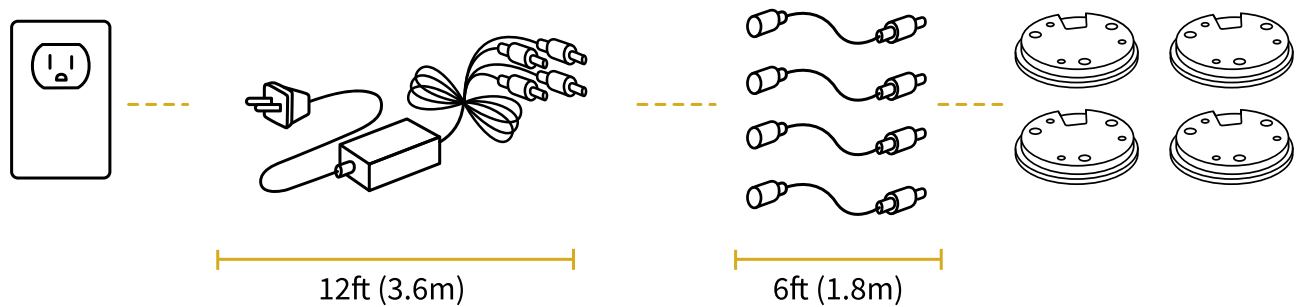

Multi-Unit Configuration powers up to 4 P-17 Power Module