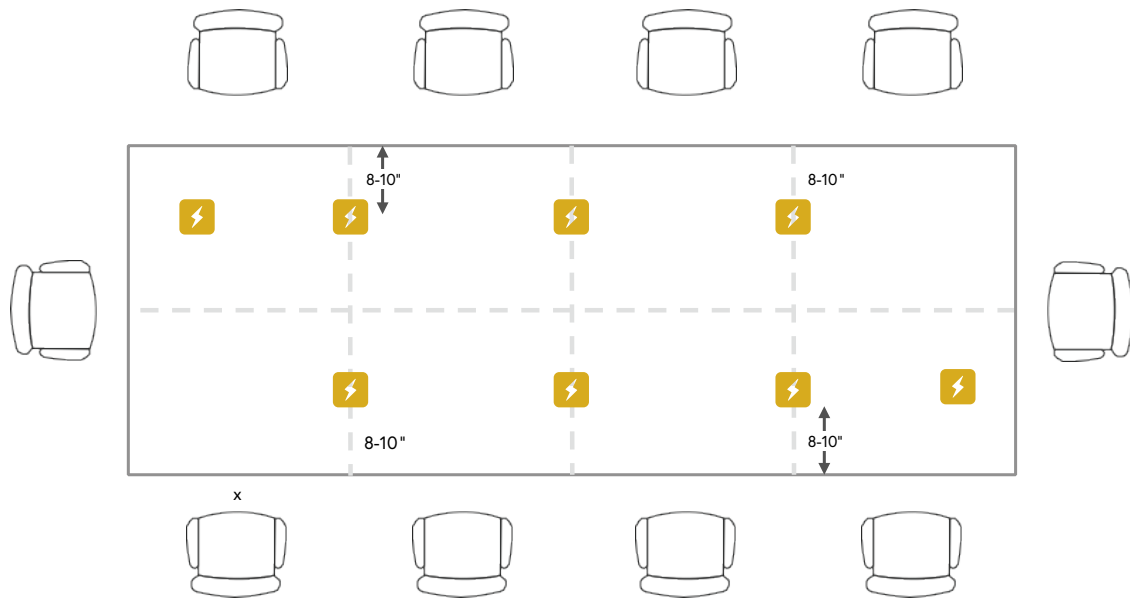

UL Listed

CHARGESPOT W/ MOUNTING PLATE

Routing/milling a "pocket" into the underside of furniture is required to correctly install a chargespot

PLACEMENT: HOW IT FITS ON THE TABLE

- 8-10 inches from the edge of table
- Spaced equidistant between two seats
- Max 8 units/ electrical outlet

POWER REQUIREMENTS

Single Unit Configuration powers one P-17 Power Module

Multi-Unit Configuration powers up to 4 P-17 Power Module

10 SEAT, 8 CHARGESPOTS - RECTANGULAR TABLE

 P-17 Power Mod

x = equal distances
*not to scale

SKU'S REQUIRED

#REQUIRED	SKU	DESCRIPTION
8	P-17	Single Power Module

6 SEATS, 4 CHARGESPOTS - CIRCULAR TABLE

 P-17 Power Mod

x = equal distances
*not to scale

SKU'S REQUIRED

#REQUIRED	SKU	DESCRIPTION
4	P-17	Single Power Module