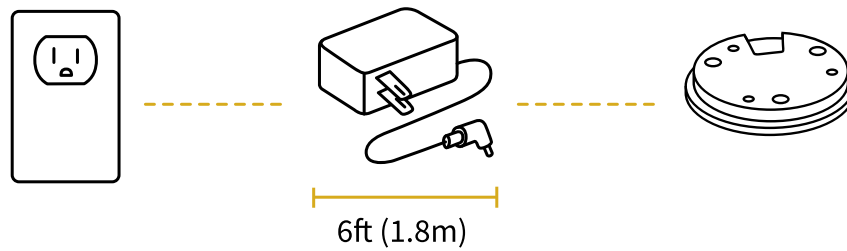

POWER REQUIREMENTS

Single Unit Configuration powers one P-17 Power Module