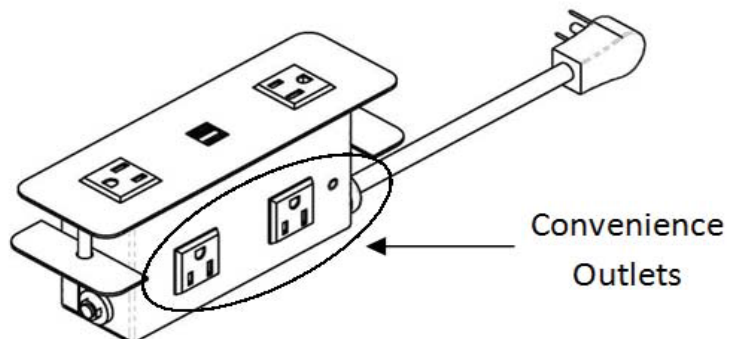

ETL Listed

Available Colors -
Gloss White
Silver
Black
Clear Aluminum

Options -
USB
Data Capability
Convenience Outlet on Bottom of the power module

A Closer Look at Convenience Outlets:

P-17 Power Module