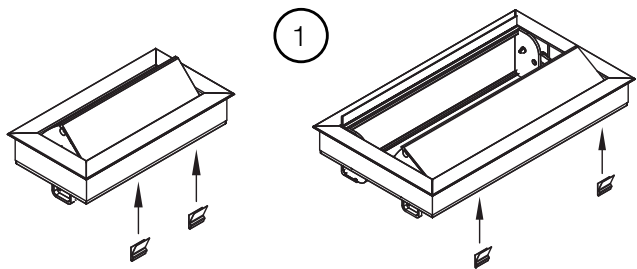

P-14 Power Module

The next generation of flexible tabletop power and data solutions for executive and institutional work station applications. Retractable and durably constructed, a highly functional with a fluid, one touch door that remains open during use. Standard with two power outlets, two powered usb and one blank slot.

UL Listed

Avialable with HDMI, RJ45, RJ11, USB Pass Through, Extron Adapter

Attach 2 clips, one at each end on back of unit base.

Note: Metal clips are for use in hard surface material only as an optional mounting means

Note: In a conduit application, conduit should be supported according to local code. When managing conduit and cabling exiting the unit, ensure there is adequate slack to allow unit to open properly