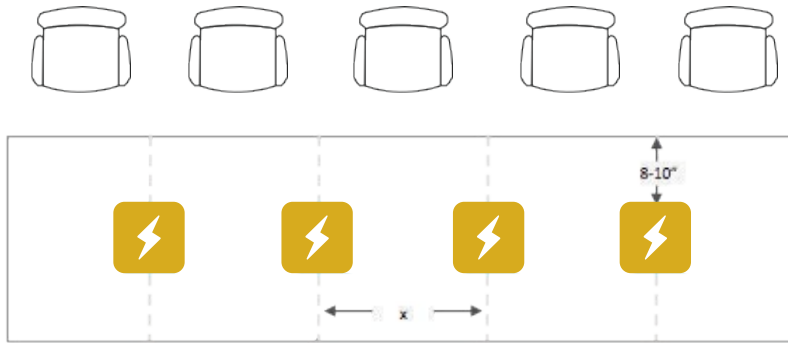

UL Listed

CHARGESPOT W/ MOUNTING PLATE

Routing/milling a "pocket" into the underside of furniture is required to correctly install a chargespot

PLACEMENT: HOW IT FITS ON THE TABLE

- 8-10 inches from the edge of table
- Spaced equidistant between two seats
- Max 8 units/ electrical outlet