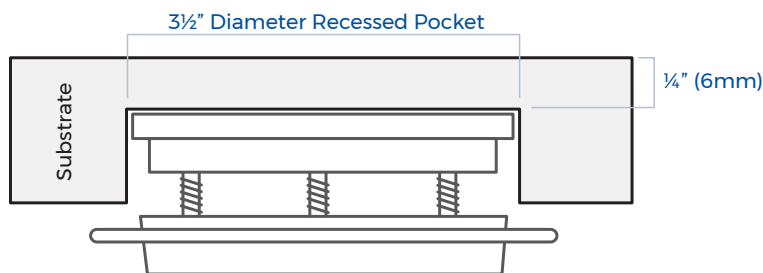

UL Listed

CHARGESPOT W/ MOUNTING PLATE

Routing/milling a "pocket" into the underside of furniture is required to correctly install a chargespot

PLACEMENT: HOW IT FITS ON THE TABLE

- 8-10 inches from the edge of table
- Spaced equidistant between two seats
- Max 8 units/ electrical outlet