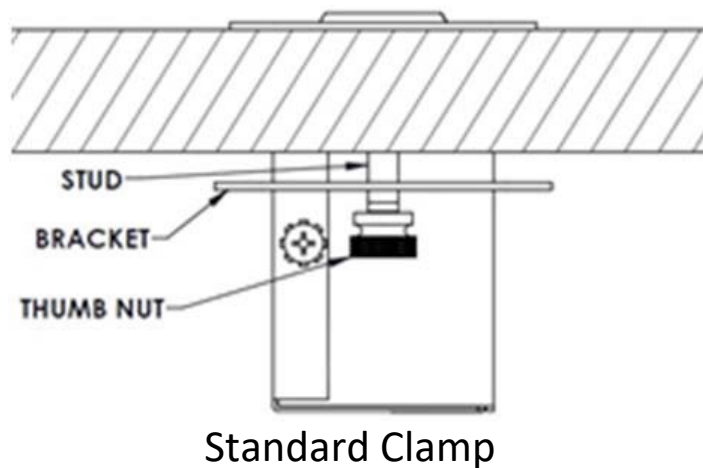

A Closer Look at Convenience Outlets: