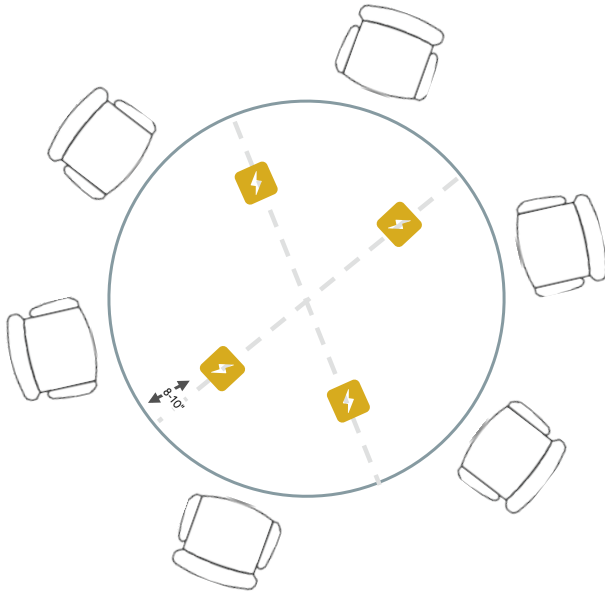

UL Listed

CHARGESPOT W/ MOUNTING PLATE

Routing/milling a "pocket" into the underside of furniture is required to correctly install a chargespot

PLACEMENT: HOW IT FITS ON THE TABLE

- 8-10 inches from the edge of table
- Spaced equidistant between two seats
- Max 8 units/ electrical outlet

POWER REQUIREMENTS

Single Unit Configuration powers one P-17 Power Module

Multi-Unit Configuration powers up to 4 P-17 Power Module

10 SEAT, 8 CHARGESPOTS - RECTANGULAR TABLE

 P-17 Power Mod

x = equal distances
*not to scale

SKU'S REQUIRED

#REQUIRED	SKU	DESCRIPTION
8	P-17	Single Power Module

6 SEATS, 4 CHARGESPOTS - CIRCULAR TABLE

 P-17 Power Mod

x = equal distances
*not to scale

SKU'S REQUIRED

#REQUIRED	SKU	DESCRIPTION
4	P-17	Single Power Module