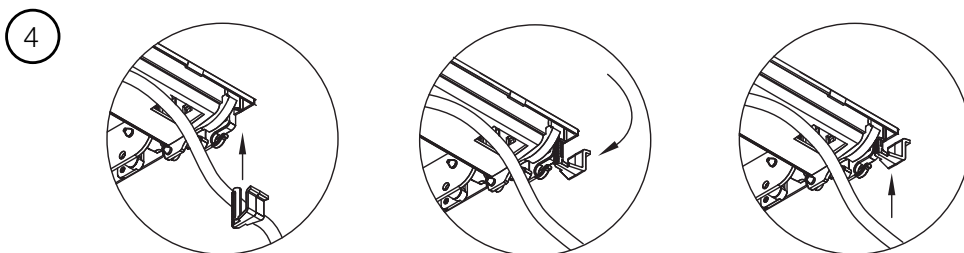

Note: In a conduit application, conduit should be supported according to local code. When managing conduit and cabling exiting the unit, ensure there is adequate slack to allow unit to open properly