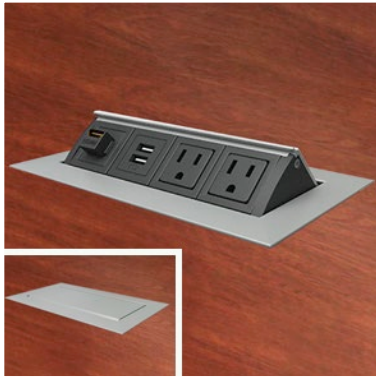

Works through Wood, Solid Surface, Laminate, Granite and other hard stones.

Many new smartphones have a wireless charging receiver already built in (For example, the Samsung Galaxy S8/8+ and iPhone 8/X).

P-14 Power Module

The next generation of flexible tabletop power and data solutions for executive and institutional work station applications. Retractable and durably constructed, a highly functional with a fluid, one touch door that remains open during use. Standard with two power outlets, two powered usb and one blank slot.