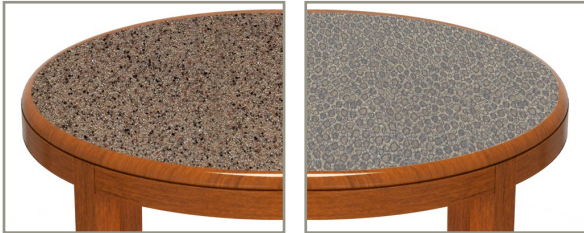

ot

sodo occasional tables

3101 | 3102 | 3103 | 3104 | 3106 | 3107 | 3108

coriander ^{ci}
DESIGNS

ot

sodo occasional tables

options

Solid Surface Inset Top

Laminate Surface Inset Top

Robust yet graceful solid wood legs will provide years of durability. Available in seven standard sizes with the highest quality veneer tops or optional solid surface or laminate inset tops. Sodo Occasional Tables are the perfect fit for high traffic areas when used with the expansive Sodo series of side and lounge chairs.

3100 sodo occasional tables

3101

W: 48.00
D: 20.00
H: 29.00

3102

W: 60.00
D: 22.00
H: 29.00

3103

W: 48.00
D: 24.00
H: 16.00

3104