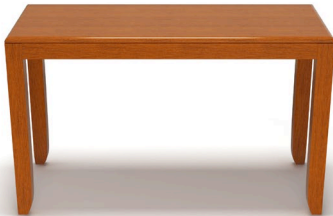

ot

sodo occasional tables

3101 | 3102 | 3103 | 3104 | 3106 | 3107 | 3108

coriander ^{ci}
DESIGNS

ot

sodo occasional tables

options

Solid Surface Inset Top

Laminate Surface Inset Top

Robust yet graceful solid wood legs will provide years of durability. Available in seven standard sizes with the highest quality veneer tops or optional solid surface or laminate inset tops. Sodo Occasional Tables are the perfect fit for high traffic areas when used with the expansive Sodo series of side and lounge chairs.

3100 sodo occasional tables

3101

W: 48.00
D: 20.00
H: 29.00

3102

W: 60.00
D: 22.00
H: 29.00

3103

W: 48.00
D: 24.00
H: 16.00

3104