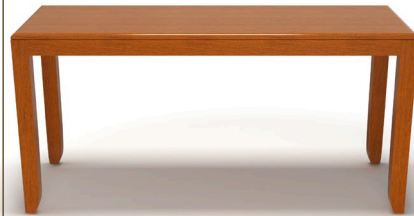

ot

sodo occasional tables

3101 | 3102 | 3103 | 3104 | 3106 | 3107 | 3108

coriander ^{ci}
DESIGNS

ot

sodo occasional tables

options

Solid Surface Inset Top

Laminate Surface Inset Top

Robust yet graceful solid wood legs will provide years of durability. Available in seven standard sizes with the highest quality veneer tops or optional solid surface or laminate inset tops. Sodo Occasional Tables are the perfect fit for high traffic areas when used with the expansive Sodo series of side and lounge chairs.

3100 sodo occasional tables

3101

W: 48.00
D: 20.00
H: 29.00

3102

W: 60.00
D: 22.00
H: 29.00

3103

W: 48.00
D: 24.00
H: 16.00

3104