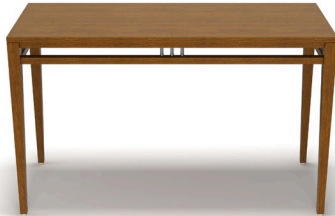

ot

medina occasional tables

3501 | 3502 | 3503 | 3504 | 3506 | 3507 | 3508

coriander ^c
DESIGNS

ot

medina occasional tables

options

Solid Surface Inset Top

Laminate Inset Top

The Medina Occasional Tables exude quality craftsmanship, durability and modern styling. Sleekly tapered legs, the confidence of stainless steel partnered with the warmth of wood. Choose from seven different sizes, wood veneer, high pressure laminate or solid surface inset top as a perfect addition to any environment.

3500 medina occasional tables

3501

W: 48.00
D: 20.00
H: 29.00

3502

W: 60.00
D: 22.00
H: 29.00

3503

W: 48.00
D: 24.00
H: 16.00

3504