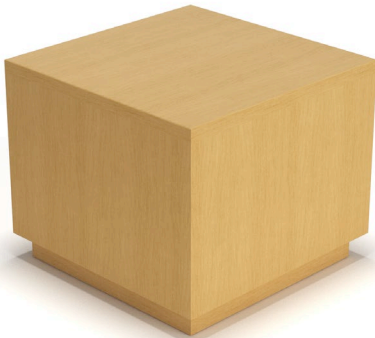

Laminate Surface Top

Ashland Tables are offered in these simple geometric shapes. Add the optional solid surface or durable laminate tops to accent your space. Ashland Cube and Cylinder tables are perfect in any area and complement any seating configuration.

2090 ashland occasional tables

2090

W: 18.00
D: 18.00
H: 20.00

2094

R: 18.00
H: 20.00

2091

W: 24.00
D: 24.00
H: 20.00

2095