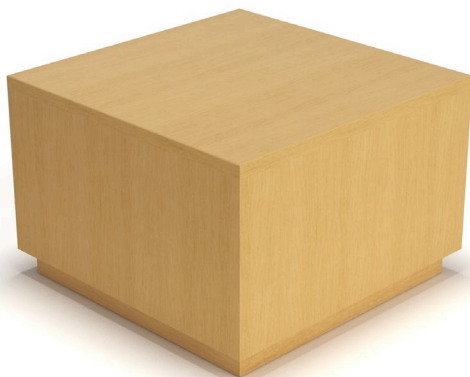

R: 20.00
H: 20.00

2093