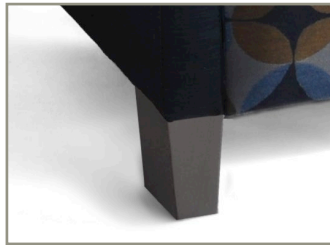

front wood legs