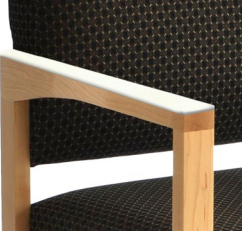

SC

vashon side chairs

2098 vashon side chair

coriander 
DESIGNS

SC

vashon side chair

options

solid surface arm cap

A little bit of detail goes a long way. The perfectly detailed arm showcases not only the beauty but the strength of the wood. Specify the Vashon with a solid surface arm cap for intensive use areas or to change the aesthetic.

2098 vashon side chair

2098

W: 23.25

D: 21.00

H: 31.50