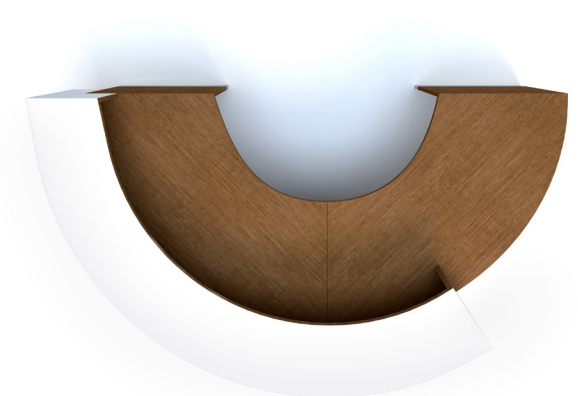

options

Single Unit

Curved Unit

U-Shaped Unit

Oly Reception

Oly U-Reception

A great fit for an executive reception area with plenty of work space and ample storage. Featuring clean lines and a bold geometric solid surface transaction top. Perfect for high traffic areas, solid surface is durable and nonporous for easy cleaning. It has a pleasing modern aesthetic while providing space for efficient uncluttered workspace; Oly Reception is a flexible solution to fulfill the requirements of any space.

Oly Single Reception

Oly Single Reception stations are designed to help you inform visitors with plenty of room for way finding or your logo. Start with the single desk and add components that can be tailored to support whatever your technology, work process, and staffing needs. Not only will an Oly Reception Station make a positive statement about your company, but the care and construction will keep generating these impressions for years to come.

Oly Multi-Reception

Increase interaction and collaboration with Oly multi reception in an open floor plan. Configure each station to be sleek and functional with a multitude of sizes and options, while maximizing the efficiency of any space. Utilizing soft close euro lift hinges on the overhead doors to make a space saving impact. Create a sense of community and fun with a connected work environment. Oly Reception Stations are offered in your choice of engineered veneers, most of which are FSC certified, or high quality textured wood grain laminates.

Oly Curved Reception

A sweeping curved reception combined with the durability of a solid surface transaction top is ideal for high traffic areas. Make a clean modern statement as clients enter your office. Curved reception sections are 42 inches high with transaction top or 30 inches high without, each quarter round section is 45 inches wide.