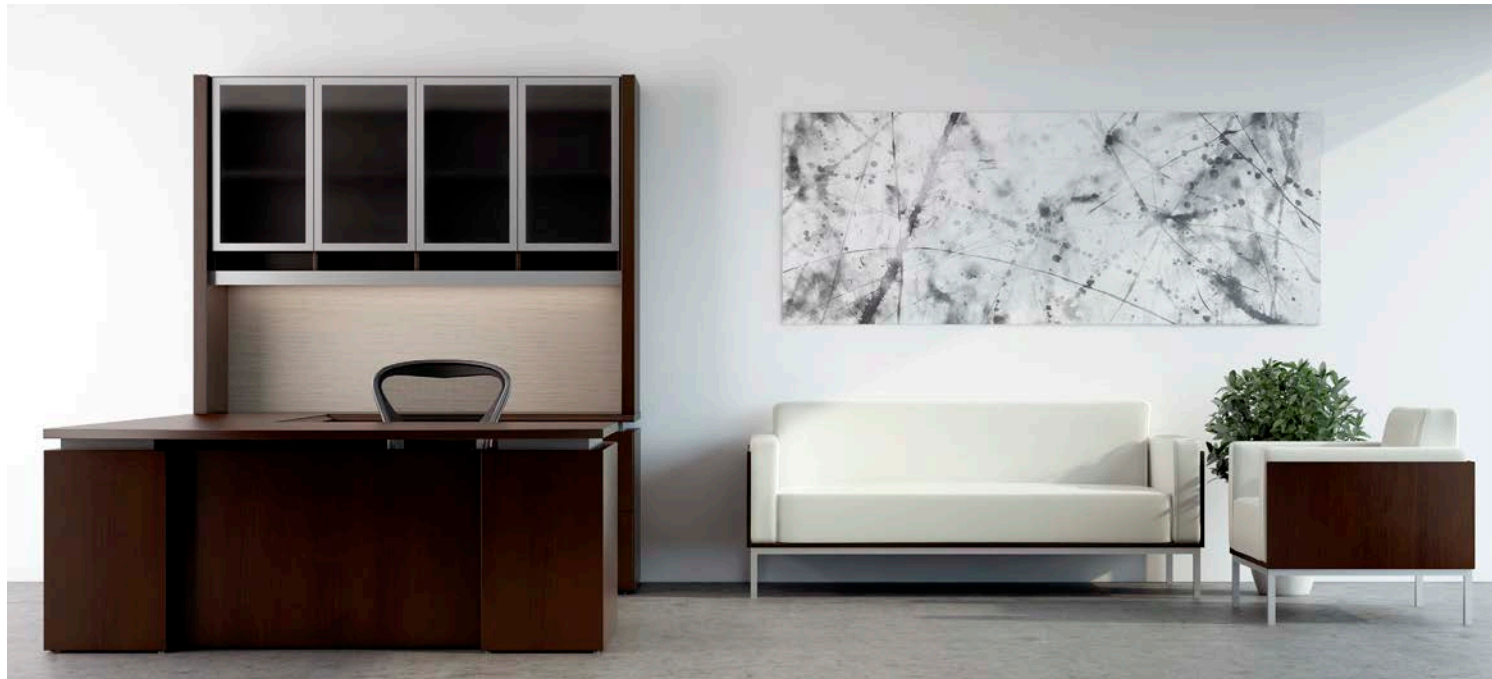

CASE GOODS

coriander 
DESIGNS

cascade series

Optional recycle center

Optional built-in drawer dividers

cascade series

Clean, crisp lines paired with glass, satin aluminum and wood, create a classic combination for high performance, aesthetically pleasing casegoods brought to the industry in the Cascade Series. Select from a broad array of options for configurations with many specialty components. The functionality of the Cascade Series maintains a pleasing modern aesthetic while providing space for efficient uncluttered workspaces; a flexible solution to fulfill the requirements of Entry Level Offices to Upper Management Suites.

oly reception

oly curved reception

A sweeping curved reception combined with the durability of a solid surface transaction top is ideal for high traffic areas. Make a clean modern statement as clients enter your office. Curved reception sections are 42 inches high with transaction top or 30 inches high without, each quarter round section is 45 inches wide.

*Back lit logos are not available on curved solid surface transaction tops

oly ureception

A great fit for an executive reception area with plenty of work space and ample storage. Featuring clean lines and a bold geometric solid surface transaction top. Perfect for high traffic areas, solid surface is durable and non porous for easy cleaning. It has a pleasing modern aesthetic while providing space for efficient uncluttered workspace; Oly Reception is a flexible solution to fulfill the requirements of any space.