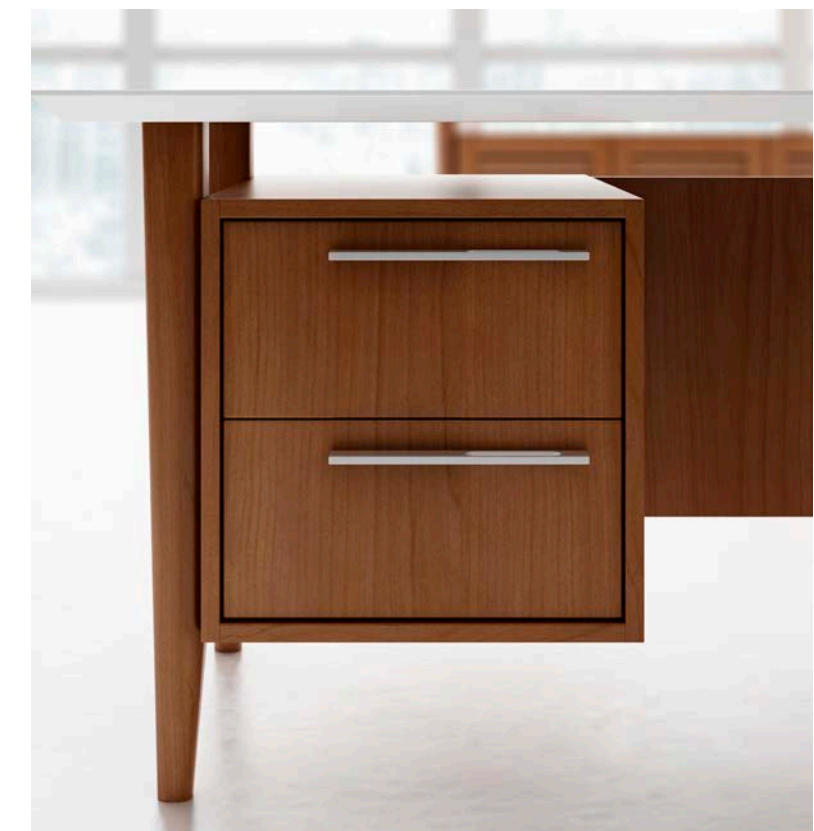

CASE GOODS

coriander 
DESIGNS

cascade series

Optional recycle center

Optional built-in drawer dividers

cascade series

Clean, crisp lines paired with glass, satin aluminum and wood, create a classic combination for high performance, aesthetically pleasing casegoods brought to the industry in the Cascade Series. Select from a broad array of options for configurations with many specialty components. The functionality of the Cascade Series maintains a pleasing modern aesthetic while providing space for efficient uncluttered workspaces; a flexible solution to fulfill the requirements of Entry Level Offices to Upper Management Suites.

taylor series

taylor series

Blending contemporary beliefs with retro styles creates a unique and elegant new casegoods line... Introducing the Taylor series. Taylor amplifies the inherent beauty of wood, in every detail, including soft close door hinges and drawer slides, abundance of storage capabilities and options comprising of solid surface tops, electric overhead lift doors to meet ADA requirements, and in drawer usb / power module, were developed with the user in mind.

oly reception

oly curved reception

A sweeping curved reception combined with the durability of a solid surface transaction top is ideal for high traffic areas. Make a clean modern statement as clients enter your office. Curved reception sections are 42 inches high with transaction top or 30 inches high without, each quarter round section is 45 inches wide.