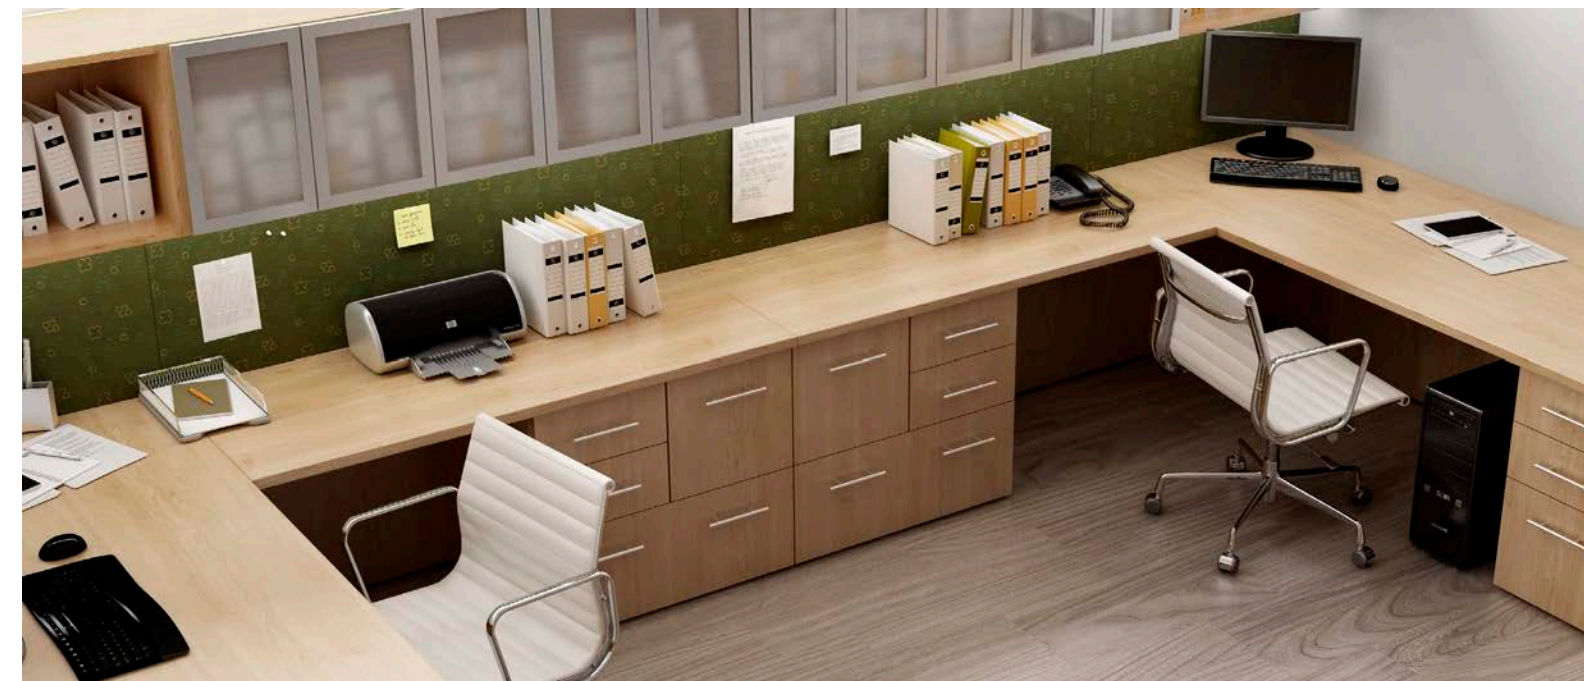

premier series

Premier series offers a beautifully balanced blend of passion and transitional design. Unparalleled flexibility and functionality along with superior attention to detail defines the quality of the Premier series. Designed for those who appreciate a classic look and the natural beauty of wood. Elegance and style without compromising practical applications. Optimal strength and durability is achieved through quality materials, and 30 years of experience.