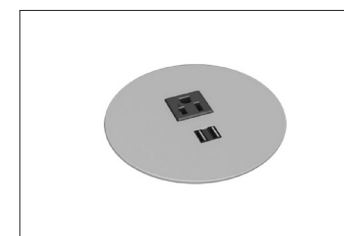

Cove Round 1 Power, 2 USB-A
Cove Round 2 Power (not shown)