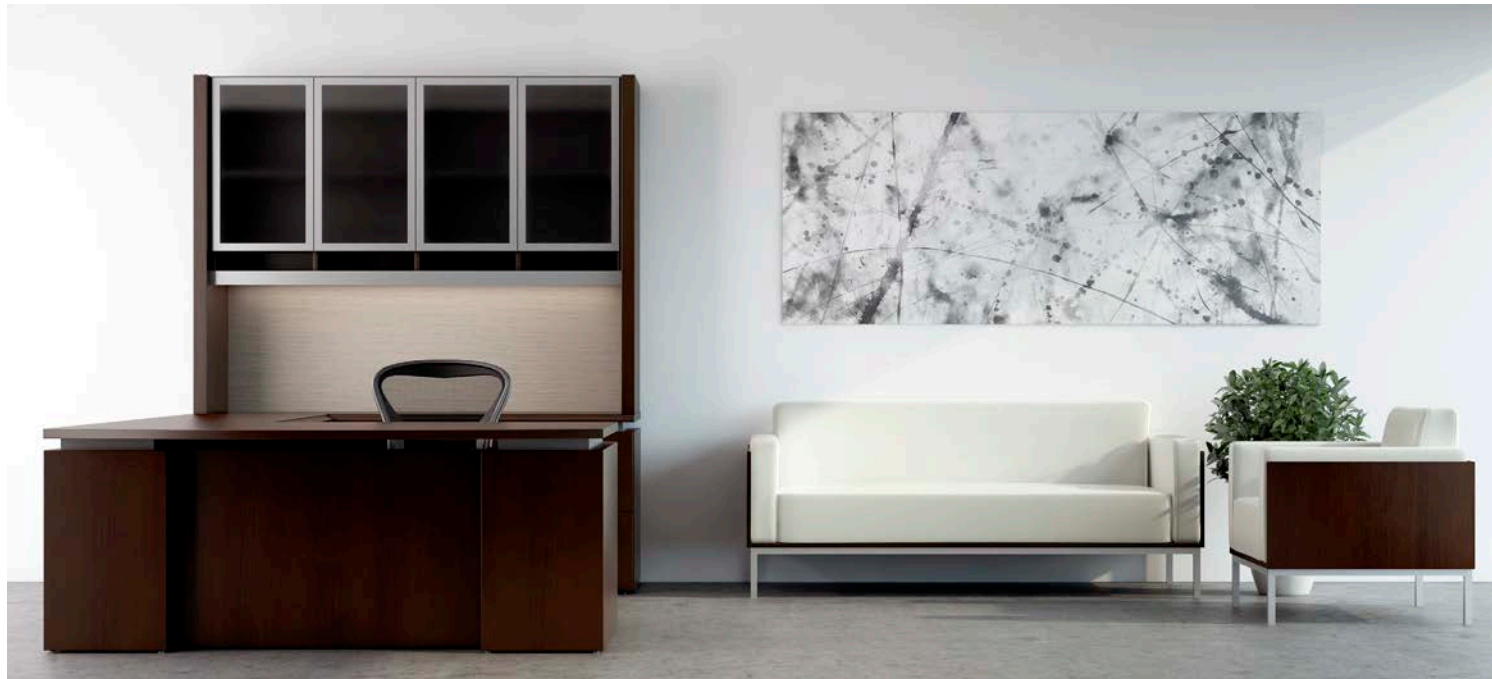

CASE GOODS

coriander   
DESIGNS

cascade series

Optional recycle center

Optional built-in drawer dividers

## cascade series

Clean, crisp lines paired with glass, satin aluminum and wood, create a classic combination for high performance, aesthetically pleasing casegoods brought to the industry in the Cascade Series. Select from a broad array of options for configurations with many specialty components. The functionality of the Cascade Series maintains a pleasing modern aesthetic while providing space for efficient uncluttered workspaces; a flexible solution to fulfill the requirements of Entry Level Offices to Upper Management Suites.

## oly ureception

A great fit for an executive reception area with plenty of work space and ample storage. Featuring clean lines and a bold geometric solid surface transaction top. Perfect for high traffic areas, solid surface is durable and non porous for easy cleaning. It has a pleasing modern aesthetic while providing space for efficient uncluttered workspace; Oly Reception is a flexible solution to fulfill the requirements of any space.