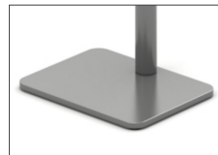

Hattie Height Adjustable Laptop Tables

9010-HLT-RT-RB | 9010-HLT-TRI-RB | 9010-HLT-REC1-RECB | 9010-HLT-REC2-RECB

Hattie Height Adjustable Laptop Tables

9010 hattie height adjustable laptop tables

9010-HLT-RT-RB

D: 18.00
H: 20.75-30.75

9010-HLT-TRI-RB

W: 18.50
D: 18.50
H: 20.75-30.75

9010-HLT-REC1-RECB

W: 18.00
D: 12.00
H: 20.75-30.75

9010-HLT-REC2-RECB

W: 12.00
D: 18.00
H: 20.75-30.75

The height-adjustable mechanism is so simple all you have to do is lightly pull the table up to your perfect height or press down above the column to move the surface lower. No latch or trigger to fumble with. The top adjusts from 20.75" high to 30.75". Hattie is available with either a choice of Designer White 1/4" Solid Surface or Antibacterial Laminate applied to a premium birch plywood sub-top.

options

Rectangle Base - RECB with REC1 Top

Rectangle Base - RECB with REC2 Top

Round Base - RB

edge profiles

Eased Edge - 02 Veneer or Laminate Top Exposed Plywood Edge .75" Thick

Eased Edge - 02 Solid Surface Top Exposed Plywood Edge .75" Thick