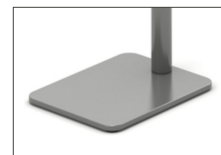

Hattie Height Adjustable Laptop Tables

9010-HLT-RT-RB | 9010-HLT-TRI-RB | 9010-HLT-REC1-RECB | 9010-HLT-REC2-RECB

Hattie Height Adjustable Laptop Tables

9010 hattie height adjustable laptop tables

9010-HLT-RT-RB

D: 18.00
H: 20.75-30.75

9010-HLT-TRI-RB

W: 18.50
D: 18.50
H: 20.75-30.75

9010-HLT-REC1-RECB

W: 18.00
D: 12.00
H: 20.75-30.75

9010-HLT-REC2-RECB

W: 12.00
D: 18.00
H: 20.75-30.75

The height-adjustable mechanism is so simple all you have to do is lightly pull the table up to your perfect height or press down above the column to move the surface lower. No latch or trigger to fumble with. The top adjusts from 20.75" high to 30.75". Hattie is available with either a choice of Designer White 1/4" Solid Surface or Antibacterial Laminate applied to a premium birch plywood sub-top.

options

Rectangle Base - RECB with REC1 Top

Rectangle Base - RECB with REC2 Top

Round Base - RB

edge profiles

Eased Edge - 02 Veneer or Laminate Top Exposed Plywood Edge .75" Thick

Eased Edge - 02 Solid Surface Top Exposed Plywood Edge .75" Thick