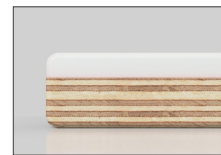

Hattie Height Adjustable Laptop Tables

9010-HLT-RT-RB | 9010-HLT-TRI-RB | 9010-HLT-REC1-RECB | 9010-HLT-REC2-RECB

Hattie Height Adjustable Laptop Tables

9010 hattie height adjustable laptop tables

9010-HLT-RT-RB

D: 18.00
H: 20.75-30.75

9010-HLT-TRI-RB

W: 18.50
D: 18.50
H: 20.75-30.75

9010-HLT-REC1-RECB

W: 18.00
D: 12.00
H: 20.75-30.75

9010-HLT-REC2-RECB

W: 12.00
D: 18.00
H: 20.75-30.75

The height-adjustable mechanism is so simple all you have to do is lightly pull the table up to your perfect height or press down above the column to move the surface lower. No latch or trigger to fumble with. The top adjusts from 20.75" high to 30.75". Hattie is available with either a choice of Designer White 1/4" Solid Surface or Antibacterial Laminate applied to a premium birch plywood sub-top.

options

Rectangle Base - RECB with REC1 Top

Rectangle Base - RECB with REC2 Top

Round Base - RB

edge profiles

Eased Edge - 02 Veneer or Laminate Top Exposed Plywood Edge .75" Thick

Eased Edge - 02 Solid Surface Top Exposed Plywood Edge .75" Thick