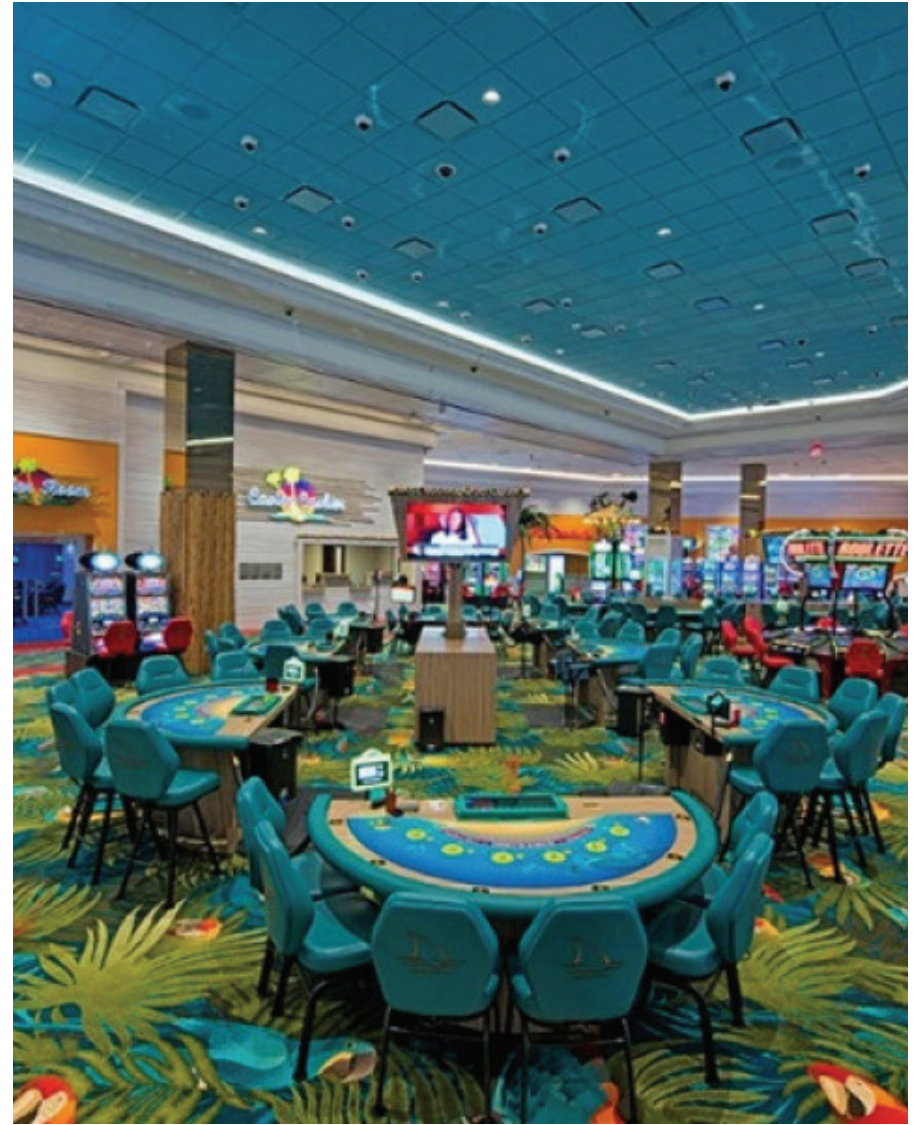

gaming floor

Juanita Chair

An elegant chair with simple lines and a slim profile, available in a wide variety of fabric and wood finish choices.