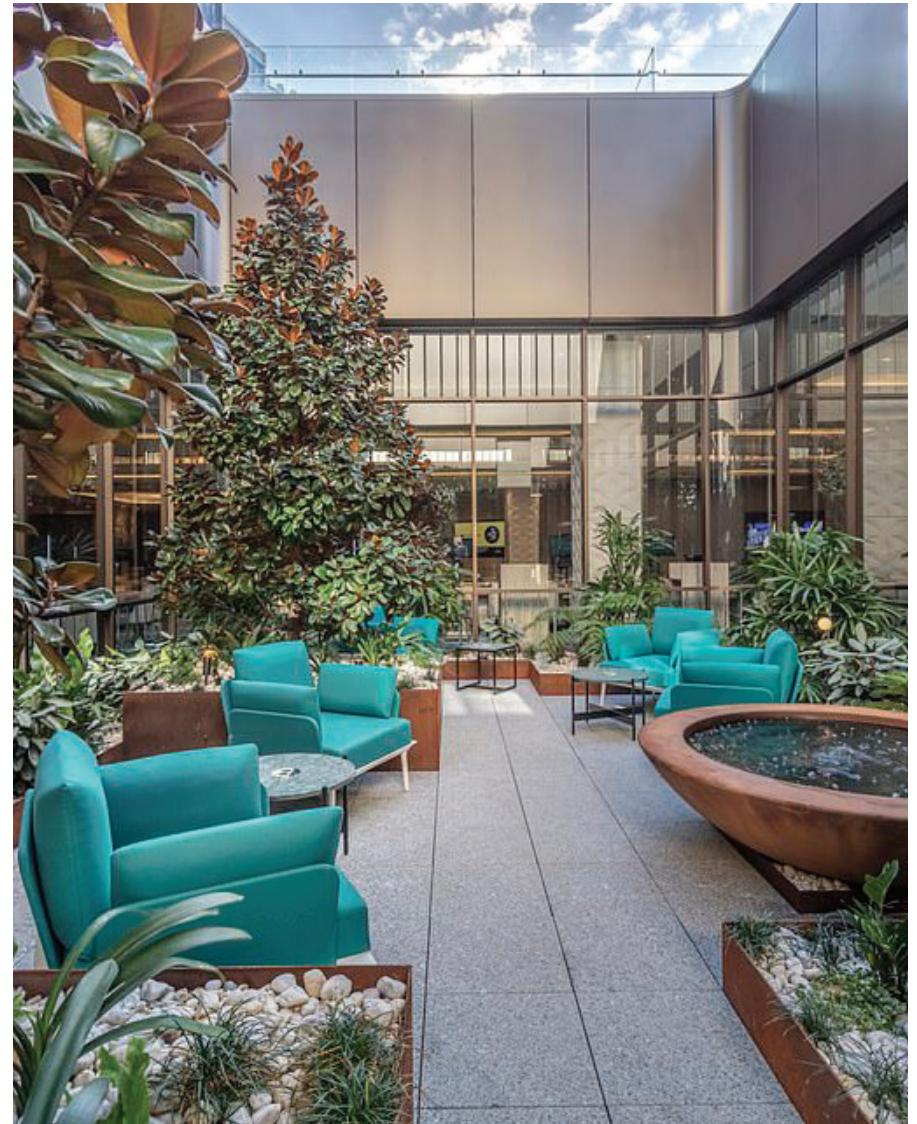

Lilly Table

A rustic, sustainable top paired with light and vibrant hair-pin legs create a harmonious contrast.