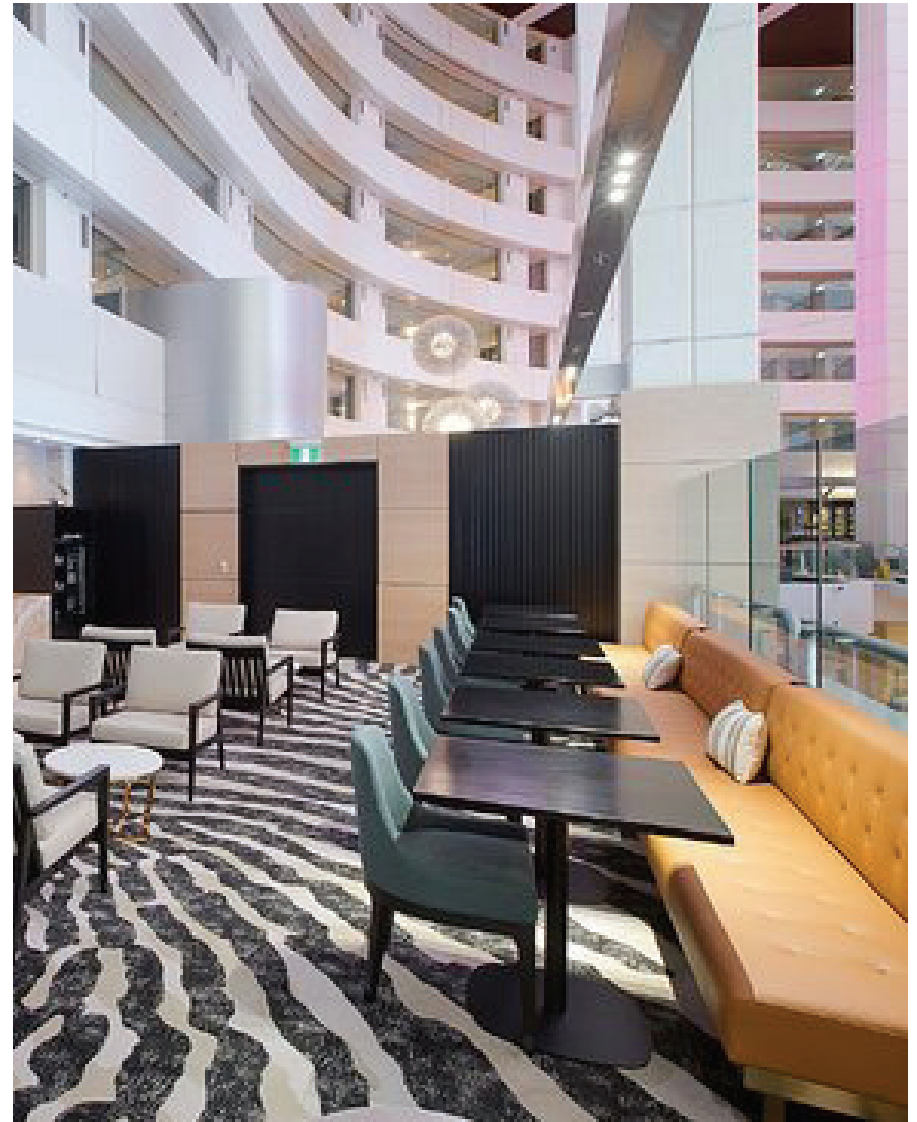

reception

Oly Curved Reception

A sweeping curved reception combined with the durability & clean-ability of a solid surface transaction top.

reception

Oly Single Reception

Custom backlit reception combined with the durability & clean-ability of a solid surface transaction top.

reception

Custom Reception

Work with our design team to create your custom reception desk with your choice of materials and finishes.

lobby

Kenzie Lounge Seating

Modular Seating at its best. Simple, clean lines available in endless combinations, in straight or curved units. Customize your space with fabric, base, back height, ottoman and data options.

Cafe Tables

Available in square and round tops with a round, square or flat X base, our Cafe Tables are made to fit your space.

lobby

Albany Lounge Chair

Simple, straightforward styling, the Albany Collection offers several seating options on metal legs.

Hattie Adjustable Height Table

Move from 20.75" to 30.75" with a simple push or pull. Hattie is available in a wide variety of material and finish options and three top shapes.

lobby

Custom Lobby

Work with our design team to create your custom lobby furniture with your choice of materials and finishes.