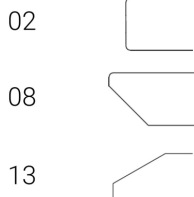

EDGE DETAIL

9000 brooklyn occasional tables		dimensions	description	zone	price	wt
9001-SS GSA		R: 42.00 H: 15.50	42" Round Coffee Table with 1/2" Solid Surface and 1/2" premium quality birch hardwood plywood top 15.5" Tall	WC	4323	50
				2	4755	
				3	4841	
				4	4928	
				5	5014	
9002-SS GSA		R: 36.00 H: 15.50	36" Round Coffee Table with 1/2" Solid Surface and 1/2" premium quality birch hardwood plywood top 15.5" Tall	WC	3480	45
				2	3828	
				3	3898	
				4	3967	
				5	4037	
9003-SS GSA		R: 30.00 H: 15.50	30" Round Coffee Table with 1/2" Solid Surface and 1/2" premium quality birch hardwood plywood top 15.5" Tall	WC	2762	40
				2	3039	
				3	3094	
				4	3149	
				5	3204	
9004-SS GSA		R: 24.00 H: 19.50	24" Round End Table with 1/2" Solid Surface and 1/2" premium quality birch hardwood plywood top 19.5" Tall	WC	2185	30
				2	2403	
				3	2447	
				4	2491	
				5	2534	
9005-SS GSA		R: 18.00 H: 19.50	20" Round End Table with 1/2" Solid Surface and 1/2" premium quality birch hardwood plywood top 19.5" Tall	WC	1762	25
				2	1938	
				3	1973	
				4	2008	
				5	2044