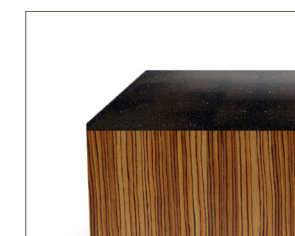

The Albany rounded and cube tables are substantial in size with a light lift from brushed steel legs, resulting in a perfectly balanced occasional table. The pieces work well with many designs, due to their squared and rounded profile options. The tables are available in all our standard wood veneer stains and species, with or without a solid surface or laminate top.

9035-rt/cb
32

W: 32.00
D: 32.00
H: 16.00

options

rt - Solid Surface Top

rt - Laminate Surface Top

9035-rt/cb
24

W: 24.00
D: 24.00
H: 20.00

cb - Solid Surface Top