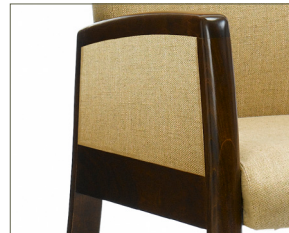

Ravenna Side Chairs

1035 | 1035-2 | 1035-3 | 1035-bar30 | 1035-bar40

Ravenna Side Chairs

1035 ravenna side chairs

1035		W: 23.25 D: 28.50 H: 33.50
------	---	----------------------------------

The Ravenna Series brings sophistication and harmony to any setting. Featuring contoured open arms or an optional fabric arm panel, gently sloped – slightly higher back and wall saver legs. A perfect cross-sectional series with optional bariatric widths.

1035-2		W: 45.25 D: 28.50 H: 33.50
--------	---	----------------------------------

options

1036-upholstered arm panel

1035-3		W: 67.00 D: 28.50 H: 33.50
--------	---	----------------------------------

1035-bar30		W: 33.50 D: 28.50 H: 33.50
------------	--	----------------------------------