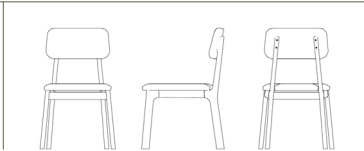

# Polly Side Chair

2050

# Polly Side Chair

2050 polly side chair

2050

W: 20:00  
D: 22:00  
H: 32:00

Meet Polly: A modern side chair designed for a clean, playful aesthetic sure to charm any environment. The silhouette moves from contained to expansive with each vantage, as though playing a joke on the viewer. The seat is a comfortable size with a cushion that appears to “float” over the legs. The curved back rest gently hugs the user.