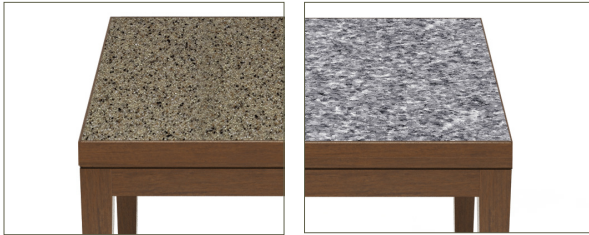

Lynden Occasional Tables

7501 | 7502 | 7503 | 7504 | 7505 | 7506 | 7507 | 7508 | 7509

Lynden Occasional Tables

options

Solid Surface Inset Top

Laminate Inset Top

A sophisticated occasional table series featuring a strong straight apron and gracefully tapered legs. Engineered with the most intensive uses in mind, offering a selection of nine shapes and sizes. Add a solid surface or high pressure laminate top as a perfect complement to the Lynden Occasional Tables.

7500 lynden occasional tables

7501

W: 48.00
D: 20.00
H: 29.00

7502

W: 60.00
D: 22.00
H: 29.00

7503

W: 48.00
D: 24.00
H: 16.00

7504